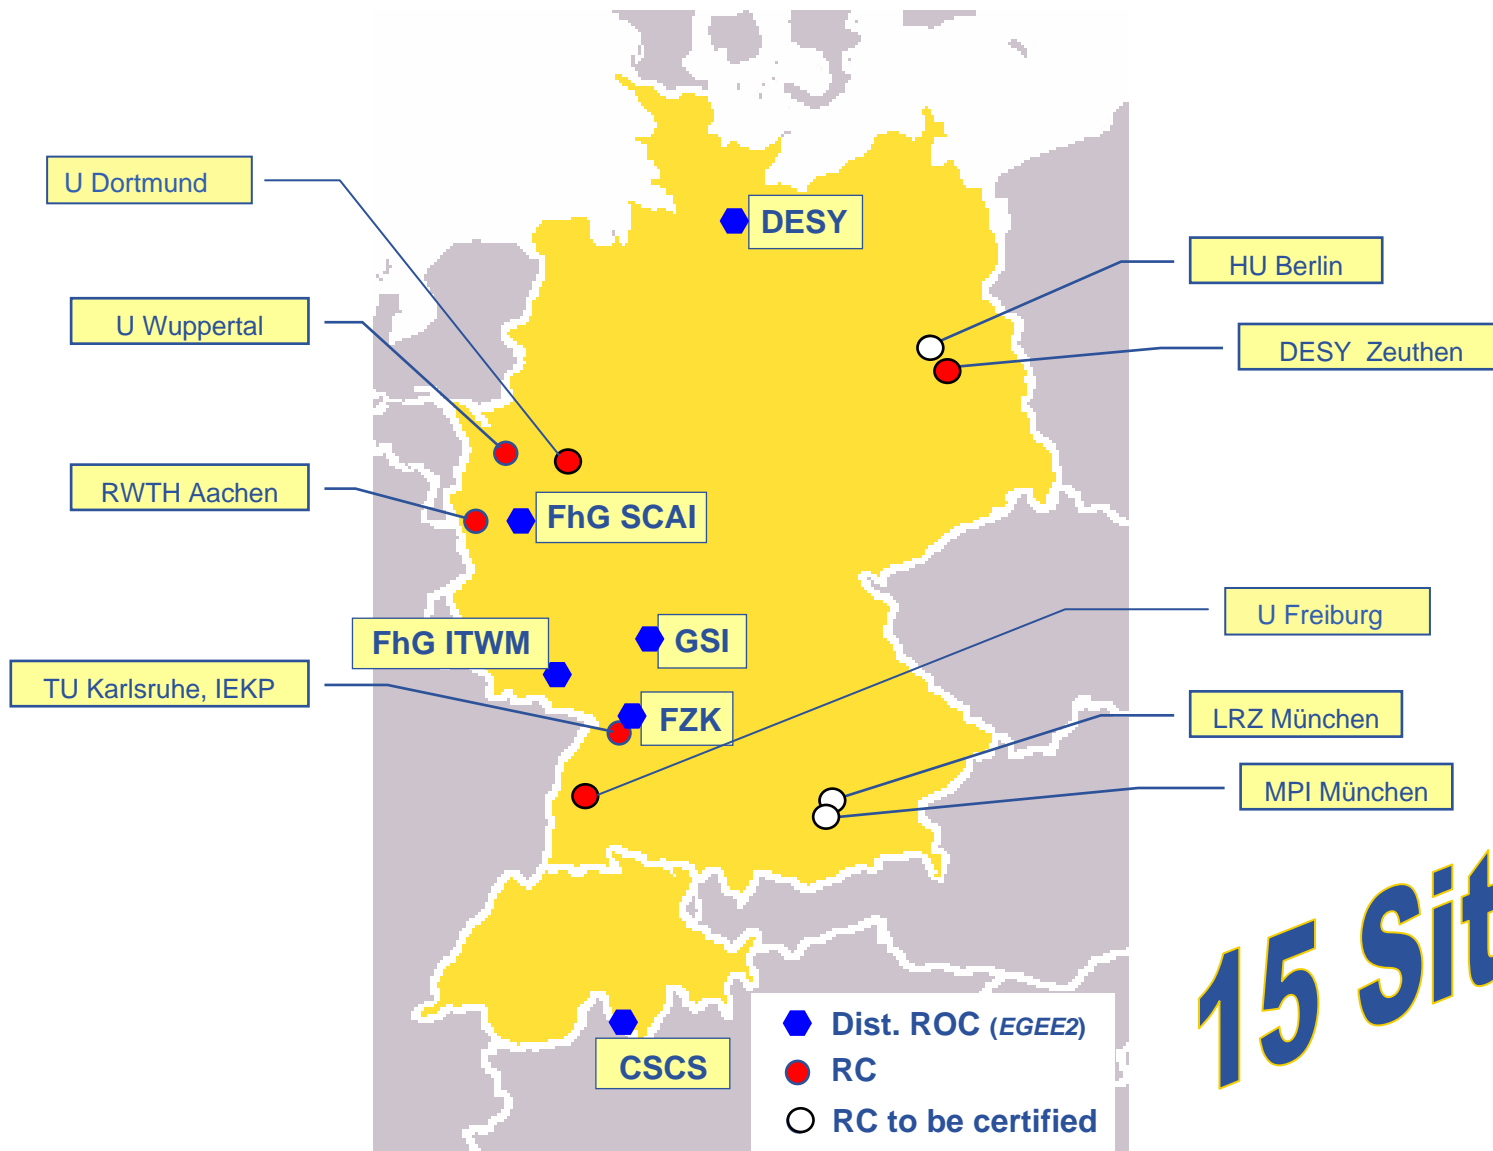

# ROC DECH Report

*Sven Hermann, Clemens Koerdts*  
*Forschungszentrum Karlsruhe*

**Forschungszentrum Karlsruhe**  
in der Helmholtz-Gemeinschaft

Institut  
Algorithmen und Wissen-  
schaftliches Rechnen

Institut  
Techno- und  
Wirtschaftsmathematik

Information Society

**15 Sites**

- **Support: Integration with GGUS**
  - ROC DECH Support Portal
    - <https://dech-support.fzk.de>
    - Fully integrated in GGUS
  - Regional “First” Line Support: ROC-DECH-On-Duty
    - Distributed among FZK, DESY, CSCS, GSI, FhG SCAI
    - Biweekly
  - Documentation:
    - <https://dech-support.fzk.de/download/manual.pdf>
- **How to increase grid knowledge**
  - GridKa School
  - Upcoming participation in GOod
  - More frequent regular DECH SA1 meetings
  - Regional knowledge base planned

- **FZK (6 FTEs)**

- *Sven Hermann* (ROC manager, MW deployment, GOoD, Accounting Coord., Interoperation)
- *Clemens Koerdts* (Deputy ROC manager, GOoD, Grid Services, Accounting Coord., Interoperation, SLAs)
- *Sven Gabriel* (Pre-Prod, MW Deployment, Grid Services, Admin Training)
- *Helmut Dres* (ROC-DECH-On-Duty, GGUS)
- *Günter Grein* (ROC-DECH-On-Duty, GGUS)
- *Ingrid Schöffner* (Grid Services, CA management)
- *Ursula Epting* (Incident Response, CA management)
- *Torsten Antoni* (GGUS, VO Support)
- *Michael Roth* (ROC Helpdesk)

- **CSCS 30**
- **DESY HH 278**
- **DESY ZN 104**
- **EKP 20**
- **FZK 1550**
- **GSI\* 32**
- **ITWM 32**
- **RWTH 40**
- **SCAI 32**
- **Wuppertal 50**
- **Uni Dortmund 50**
- **Uni Freiburg 24**
  
- **Sum (all 12 sites) 2242**